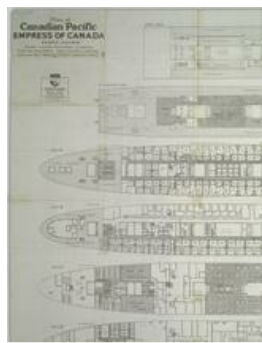

Largest and fastest
to the Orient

Empress of
Canada deck plans