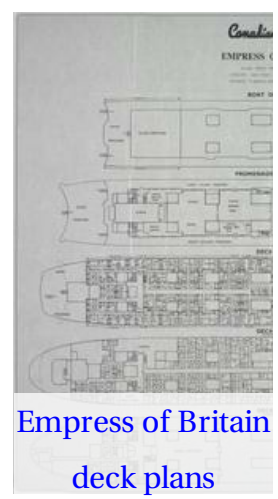

Largest and fastest
to the Orient

Empress of Britain
deck plans

Library Home

Search Collections

Hours & Locations

Use The Library

Get Research Help

About Us

Ask Us!